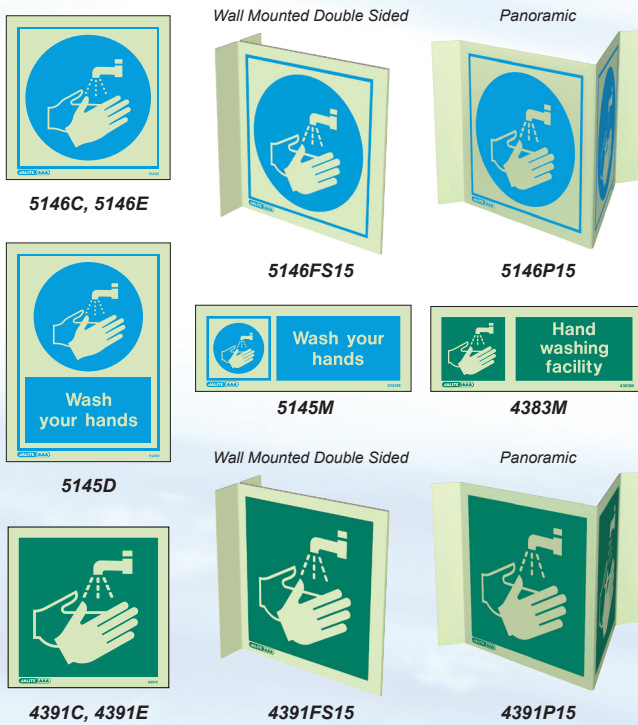

Marine - Galley Signs

JALITE AAA photoluminescent material. Simply brilliant! A life may depend on it!

Engineered for life safety!

DRINKING WATER

DRINKING WATER PROHIBITED

HAND WASHING FACILITY

DRINK / EATING PROHIBITED

SMOKING PROHIBITED / NO ELECTRONIC CIGARETTES

GALLEY SAFETY

WASTE CONTROL - GARBAGE

Sizes:

- A: 100 x 100mm
- DD: 200 x 300mm
- K: 150 x 400mm
- FS15: 150 x 150mm
- DSJ: 200 x 450mm
- C: 150 x 150mm
- E: 200 x 200mm
- M: 80 x 200mm
- FS20: 200 x 200mm
- D: 150 x 200mm
- J: 200 x 450mm
- PT: 100 x 300mm
- P15: 150 x 150mm