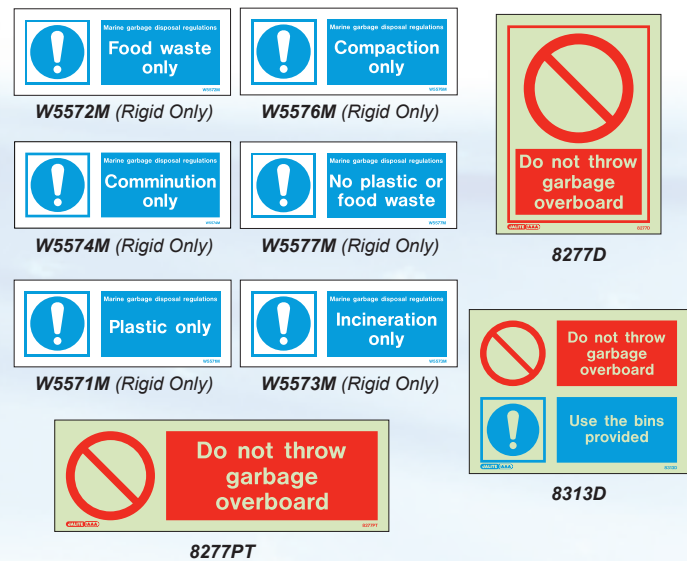

Marine - Galley Signs

JALITE AAA photoluminescent material. Simply brilliant! A life may depend on it!

Engineered for life safety!

DRINKING WATER

DRINKING WATER PROHIBITED

HAND WASHING FACILITY

DRINK / EATING PROHIBITED

SMOKING PROHIBITED / NO ELECTRONIC CIGARETTES

GALLEY SAFETY

WASTE CONTROL - GARBAGE

Sizes:

- A: 100 x 100mm
- DD: 200 x 300mm
- K: 150 x 400mm
- FS15: 150 x 150mm
- DSJ: 200 x 450mm
- C: 150 x 150mm
- E: 200 x 200mm
- M: 80 x 200mm
- FS20: 200 x 200mm
- D: 150 x 200mm
- J: 200 x 450mm
- PT: 100 x 300mm
- P15: 150 x 150mm