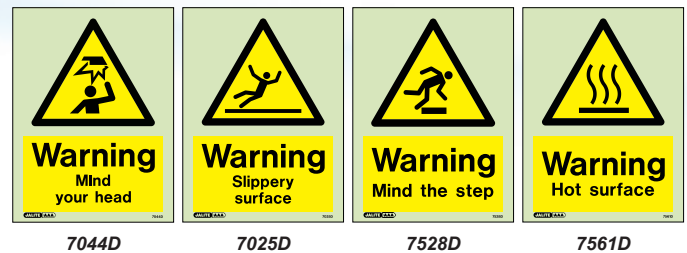

Marine - Galley Signs

JALITE AAA photoluminescent material. Simply brilliant! A life may depend on it!

Engineered for life safety!

DRINKING WATER

DRINKING WATER PROHIBITED

HAND WASHING FACILITY

DRINK / EATING PROHIBITED

SMOKING PROHIBITED / NO ELECTRONIC CIGARETTES

GALLEY SAFETY

WASTE CONTROL - GARBAGE

Sizes:

- A: 100 x 100mm
- DD: 200 x 300mm
- K: 150 x 400mm
- FS15: 150 x 150mm
- DSJ: 200 x 450mm
- C: 150 x 150mm
- E: 200 x 200mm
- M: 80 x 200mm
- FS20: 200 x 200mm
- D: 150 x 200mm
- J: 200 x 450mm
- PT: 100 x 300mm
- P15: 150 x 150mm